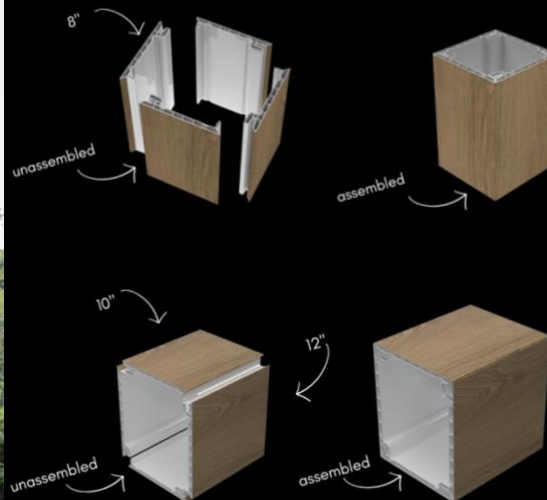

8", 10" & 12" Quick Click Column and Beam System

Quick Click Column & Beam

8" - 10' & 20'

10" - 10' & 20'

12" - 10' & 20'

Custom Lengths Available

Interior Dimension

8" - 6 7/8" x 6 7/8" (4 11/16" x 4 11/16")

10" - 8 7/8" x 8 7/8" (6 11/16" x 6 11/16")

12" - 10 7/8" x 10 7/8" (8 11/16" x 8 11/16")

CHAMCLAD ADVANTAGE

- 50 YEAR WARRANTY
- CONTRIBUTES TO LEED CERTIFICATION
- SCRATCH & GRAFFITI RESISTANT
- SUPERIOR UV PROTECTION
- IMPERVIOUS TO WATER ABSORPTION, BACTERIA AND MOLD
- LOW MAINTENANCE
- HIGH IMPACT RESISTANCE
- SHORT LEAD TIMES
- CANADIAN MANUFACTURED FROM 100% RECYCLED RIGID PVC
- CANADA AND US DISTRIBUTION