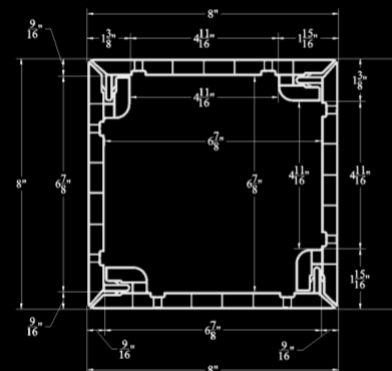

8", 10" & 12" Quick Click Column and Beam System

Quick Click Column & Beam

8" - 10' & 20'

10" - 10' & 20'

12" - 10' & 20'

Custom Lengths Available

Interior Dimension

8" - 6 7/8" x 6 7/8" (4 11/16" x 4 11/16")

10" - 8 7/8" x 8 7/8" (6 11/16" x 6 11/16")

12" - 10 7/8" x 10 7/8" (8 11/16" x 8 11/16")

CHAMCLAD ADVANTAGE

- 50 YEAR WARRANTY
- CONTRIBUTES TO LEED CERTIFICATION
- SCRATCH & GRAFFITI RESISTANT
- SUPERIOR UV PROTECTION
- IMPERVIOUS TO WATER ABSORPTION, BACTERIA AND MOLD
- LOW MAINTENANCE
- HIGH IMPACT RESISTANCE
- SHORT LEAD TIMES
- CANADIAN MANUFACTURED FROM 100% RECYCLED RIGID PVC
- CANADA AND US DISTRIBUTION