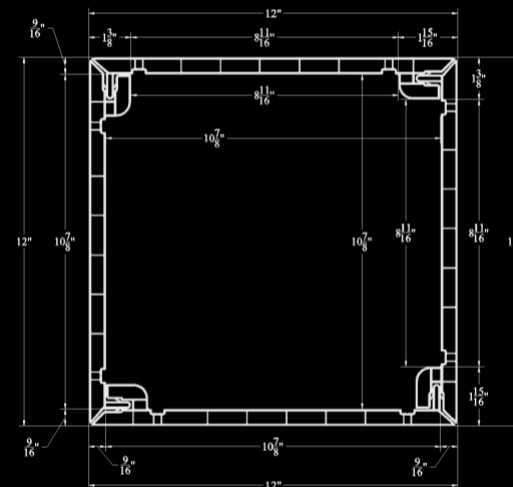

8", 10" & 12" Quick Click Column and Beam System

Quick Click Column & Beam

8" - 10' & 20'

10" - 10' & 20'

12" - 10' & 20'

Custom Lengths Available

Interior Dimension

8" - 6 7/8" x 6 7/8" (4 11/16" x 4 11/16")

10" - 8 7/8" x 8 7/8" (6 11/16" x 6 11/16")

12" - 10 7/8" x 10 7/8" (8 11/16" x 8 11/16")

CHAMCLAD ADVANTAGE

- 50 YEAR WARRANTY
- CONTRIBUTES TO LEED CERTIFICATION
- SCRATCH & GRAFFITI RESISTANT
- SUPERIOR UV PROTECTION
- IMPERVIOUS TO WATER ABSORPTION, BACTERIA AND MOLD
- LOW MAINTENANCE
- HIGH IMPACT RESISTANCE
- SHORT LEAD TIMES
- CANADIAN MANUFACTURED FROM 100% RECYCLED RIGID PVC
- CANADA AND US DISTRIBUTION