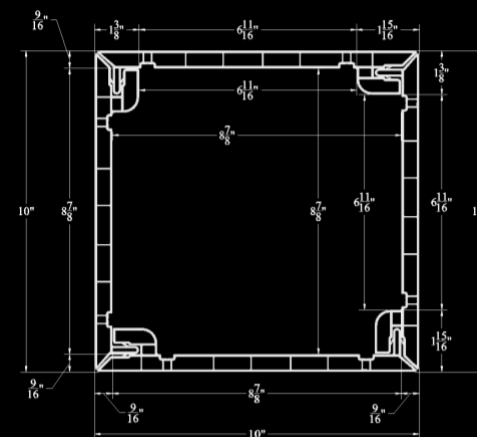

8", 10" & 12" Quick Click Column and Beam System

Quick Click Column & Beam

8" - 10' & 20'

10" - 10' & 20'

12" - 10' & 20'

Custom Lengths Available

Interior Dimension

8" - 6 7/8" x 6 7/8" (4 11/16" x 4 11/16")

10" - 8 7/8" x 8 7/8" (6 11/16" x 6 11/16")

12" - 10 7/8" x 10 7/8" (8 11/16" x 8 11/16")

CHAMCLAD ADVANTAGE

- 50 YEAR WARRANTY
- CONTRIBUTES TO LEED CERTIFICATION
- SCRATCH & GRAFFITI RESISTANT
- SUPERIOR UV PROTECTION
- IMPERVIOUS TO WATER ABSORPTION, BACTERIA AND MOLD
- LOW MAINTENANCE
- HIGH IMPACT RESISTANCE
- SHORT LEAD TIMES
- CANADIAN MANUFACTURED FROM 100% RECYCLED RIGID PVC
- CANADA AND US DISTRIBUTION