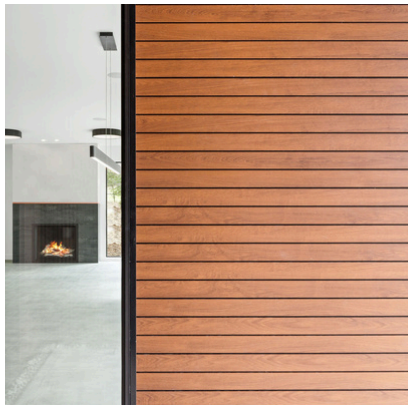

6" Panel Mural Shadowline 3" Separación 1/2" - Cinnamon Walnut